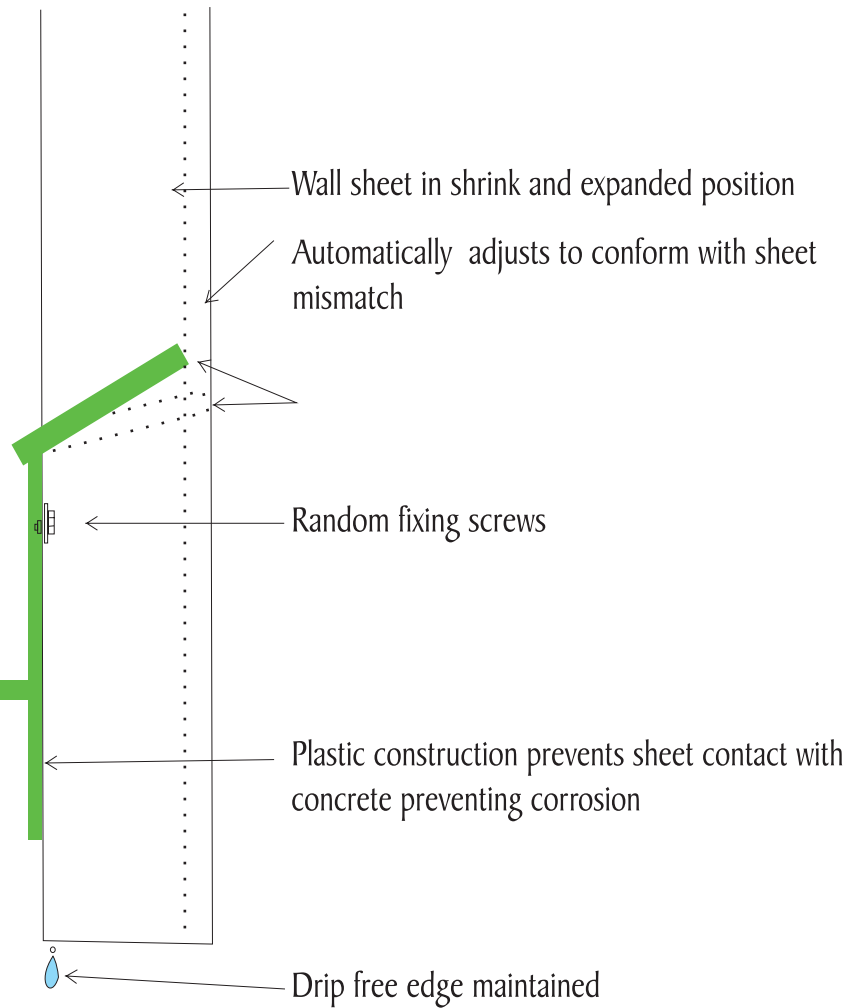

# Retroseal Domestic PVC

Patent protected

Available in Monoclad, Trimdeck **Order Code 1** & Corrugated (Grey) **Order Code 2**

Multipurpose PVC vermin & weatherproof flashing that can be installed in existing domestic sheds, garages and metal cladhomes with concrete floors, it **eliminates corrosion** from wall sheet contact with concrete.

green colour used for clarity

This distance can vary almost the width of the Floor Fin to give necessary clearance and adjusts to slab variations